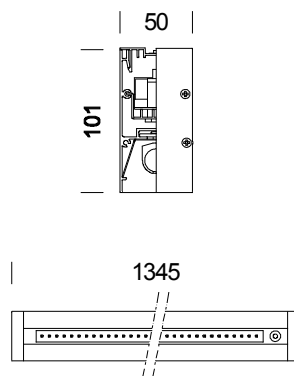

## Liset avec la suspension LED

Code	Cablage	Couleur	Dimensions	Lamp
22015976-00	CLD CELL	aluminium	1360x50x101	FL 1x54 + LED blue-G5

Housing:made of extruded and oxidized aluminium.  
 Diffuser:clear or matt polycarbonate 0.75mm thick (on request).