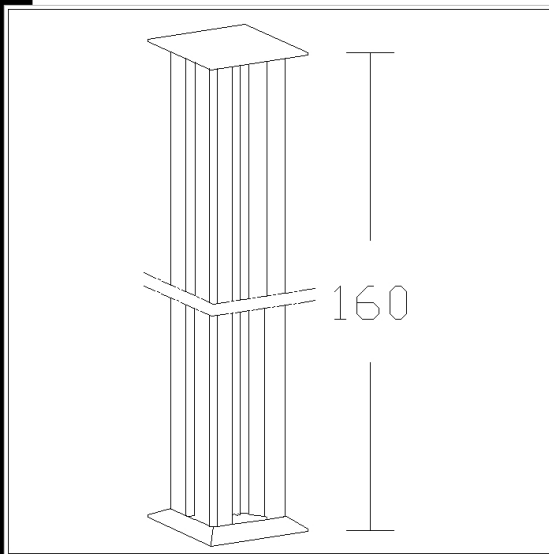

Mât pour Compendio

Mât en aluminium. Muni de fixation pour Compendio et de base à fixer au sol.

Download

DXF 2D
- 5476.dxf

Code	Gear	Kg	WTot	Colour
22005476-00	CN	3,50	0 W	OXYDÉ

Prodotti

- Compendio AR simple

- Compendio

The reported luminous flux is the flux emitted by the light source with a tolerance of $\pm 10\%$ compared to the indicated value. The W tot column indicates the total wattage absorbed by the system without exceeding 10% of the indicated