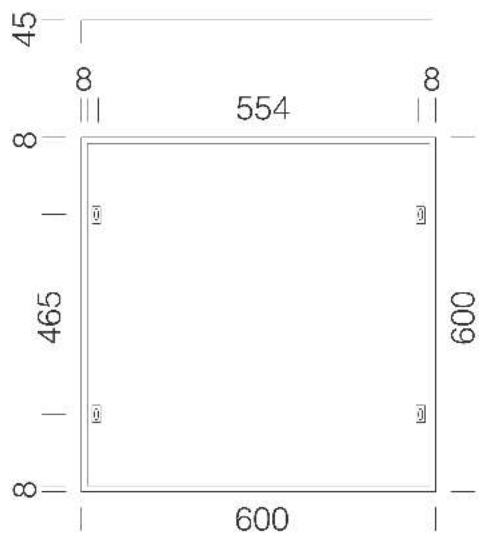

**Download**

DXF 2D  
- 998031.dxf

Montaggi  
- 595 01-20.pdf

**595 marco 600x600 h45mm**

Marco de aluminio barnizado blanco; se utiliza para la instalación en el plafón de LED Panel art. 840 - 842 - 844.

Code	Kg	WTot	Colour
998031-00	0,76	0 W	BLANCO

**Prodotti**

- 842 LED Panel - UGR<19 -

- 840 LED Panel - UGR<19 -

- 844 LED Panel HE - UGR<19 -

The reported luminous flux is the flux emitted by the light source with a tolerance of  $\pm 10\%$  compared to the indicated value. The W tot column indicates the total wattage absorbed by the system without exceeding 10% of the indicated