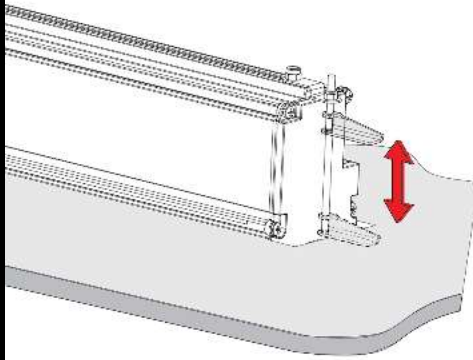

905 soporte

Soporte para montaje en el techo.

Download

Code	Kg	WTot	Colour
998013-00	0,08	0 W	CINCADO

Prodotti

- 1836 Sicura - FS simétrico LED

- 1838 Sicura - asimétrico LED

- 1837 Sicura - elíptico LED

- 1740 Sicura inox - simétrico

- 1748 Sicura - Extensiva LED

The reported luminous flux is the flux emitted by the light source with a tolerance of $\pm 10\%$ compared to the indicated value. The W tot column indicates the total wattage absorbed by the system without exceeding 10% of the indicated