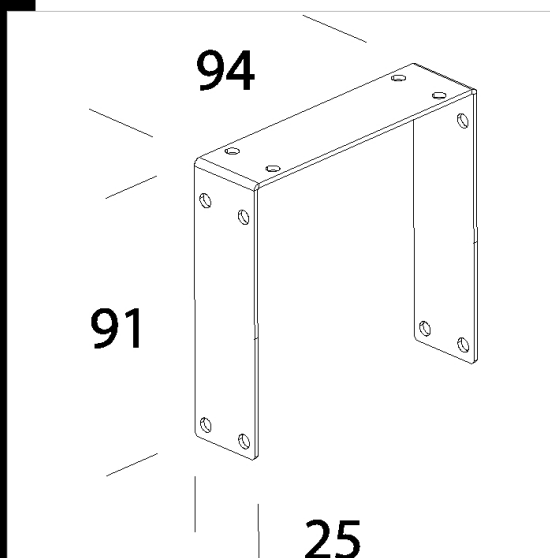

200 para tira continua

Utilizar siempre para realizar la tira continua.

Download
DXF 2D
- 200.dxf

Code	Kg	WTot	Colour
998011-00	0,19	0 W	CINCADO

Prodotti

- 849 Supercomfort - Asimétrico

- 847 Supercomfort T5 - óptica

- 848 Supercomfort

- 848 Supercomfort T5 - con

The reported luminous flux is the flux emitted by the light source with a tolerance of $\pm 10\%$ compared to the indicated value. The W tot column indicates the total wattage absorbed by the system without exceeding 10% of the indicated