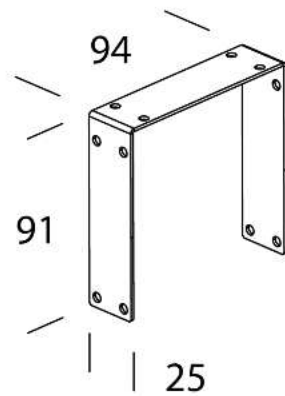

200 para tira continua

Utilizar siempre para realizar la tira continua.

Download
DXF 2D
- 200.dxf

Code	Kg	WTot	Colour
998011-00	0,19	0 W	CINCADO

Prodotti

- 849 Supercomfort - Asimétrico

- 847 Supercomfort T5 - óptica

- 848 Supercomfort

- 848 Supercomfort T5 - con

The reported luminous flux is the flux emitted by the light source with a tolerance of $\pm 10\%$ compared to the indicated value. The W tot column indicates the total wattage absorbed by the system without exceeding 10% of the indicated