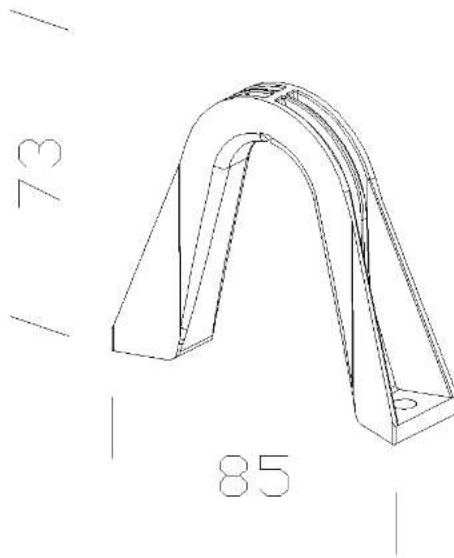

329 empalme en suspensión

De aluminio. Comprar siempre para la aplicacion en suspension para art. Tex, Ghostex.

Download

DXF 2D
- 329.dxf

Code	Kg	WTot	Colour
998003-00	0,11	0 W	ANTRACITA
998060-00	0,04	0 W	GREY9007
998061-00	0,04	0 W	GRAFITO

Prodotti

The reported luminous flux is the flux emitted by the light source with a tolerance of $\pm 10\%$ compared to the indicated value. The W tot column indicates the total wattage absorbed by the system without exceeding 10% of the indicated