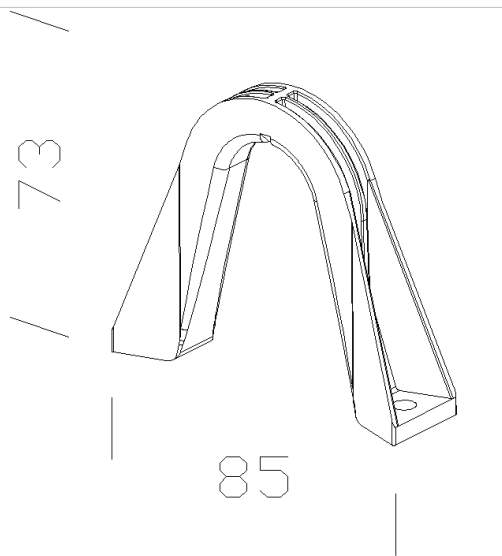

329 empalme en suspensión

De aluminio. Comprar siempre para la aplicacion en suspension para art. Tex, Ghostex.

Download

DXF 2D
- 329.dxf

Code	Kg	WTot	Colour
998003-00	0,11	0 W	ANTRACITA
998060-00	0,04	0 W	GREY9007
998061-00	0,04	0 W	GRAFITO

Prodotti

The reported luminous flux is the flux emitted by the light source with a tolerance of $\pm 10\%$ compared to the indicated value. The W tot column indicates the total wattage absorbed by the system without exceeding 10% of the indicated