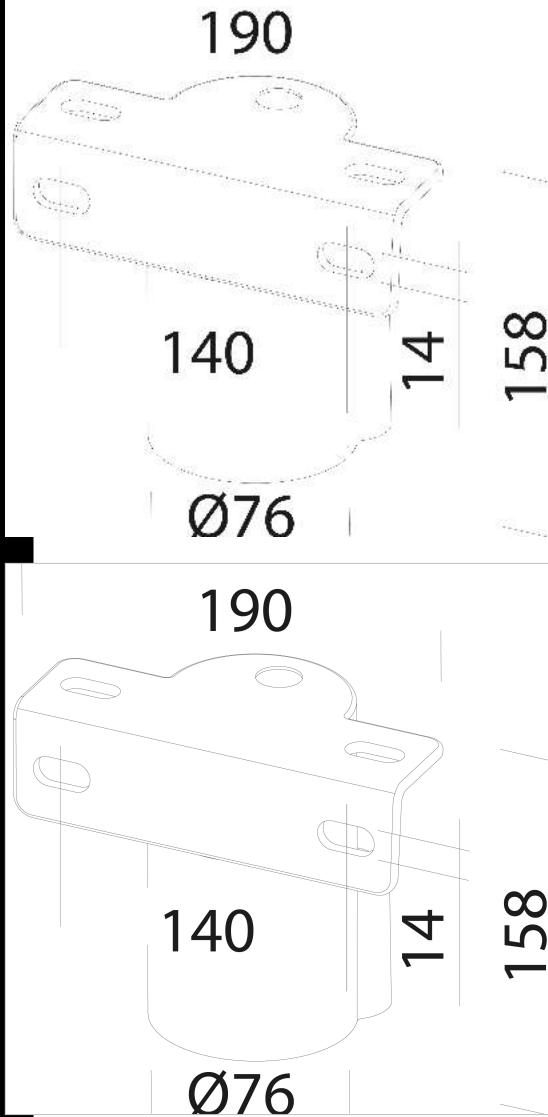

236 fijación 76mm

De aluminio. Para la instalación a columna ø 76.

Download

DXF 2D
- 236.dxf

Code	Kg	WTot	Colour
997926-00	0,98	0 W	GRAFITO

Prodotti

- 2886 Saturno - Asimétrico 45°

- 2887 Saturno - Asimétrico 60°

- 2890 Saturno ø320 - extensivo

- 2889 Saturno ø320 - intensivo

- 2890 Saturno ø370 - extensivo

- 2889 Saturno ø370 - intensivo

The reported luminous flux is the flux emitted by the light source with a tolerance of ± 10% compared to the indicated value. The W tot column indicates the total wattage absorbed by the system without exceeding 10% of the indicated