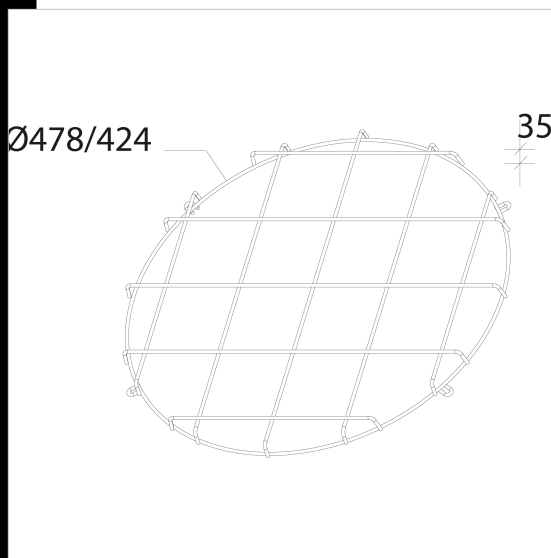

24 jaula de protección

Graphite plastic-coated steel rod protection guard. Screw mounting. cod. 995771-00 for Astro 28-32-36 LED. cod. 995773-00 for Astro 16-24 LED. cod. 995776-00 for Astro 12 LED.

Code	Kg	WTot	Colour
995771-00	0,69	0 W	NEGRO
995773-00	0,55	0 W	NEGRO
995776-00	0,23	0 W	NEGRO

Prodotti

Download
DXF 2D
- 24nr.dxf

The reported luminous flux is the flux emitted by the light source with a tolerance of ± 10% compared to the indicated value. The W tot column indicates the total wattage absorbed by the system without exceeding 10% of the indicated