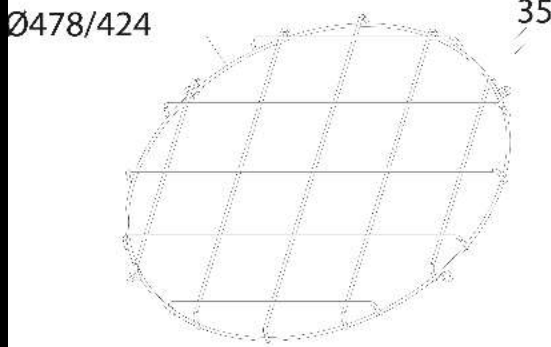

24 jaula de protección

Graphite plastic-coated steel rod protection guard. Screw mounting. cod. 995771-00 for Astro 28-32-36 LED. cod. 995773-00 for Astro 16-24 LED. cod. 995776-00 for Astro 12 LED.

Code	Kg	WTot	Colour
995771-00	0,69	0 W	NEGRO
995773-00	0,55	0 W	NEGRO
995776-00	0,23	0 W	NEGRO

Prodotti

Download
DXF 2D
- 24nr.dxf

The reported luminous flux is the flux emitted by the light source with a tolerance of ± 10% compared to the indicated value. The W tot column indicates the total wattage absorbed by the system without exceeding 10% of the indicated