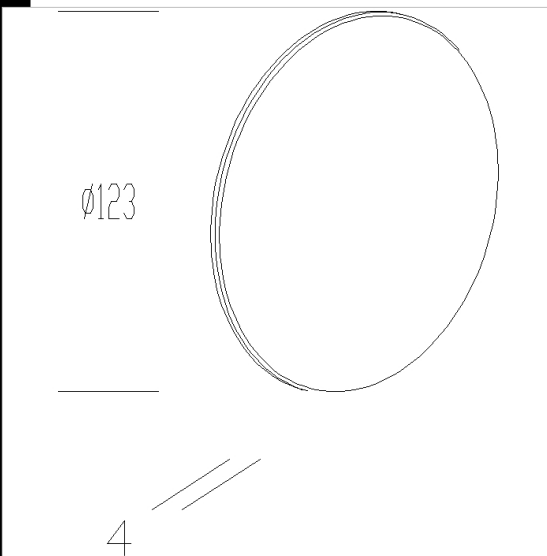

Download

DXF 2D
- acc_189_elfo.dxf

189 filtro de color

Vidrio templado colorado para reemplazarel vidrio entregado de serie

Code	Kg	WTot	Colour
995749-00	1,00	0 W	AZUL
995751-00	0,10	0 W	VERDE
995750-00	1,00	0 W	ROJO
995752-00	0,10	0 W	AMARILLO

Prodotti

- 1524 Elfo 35/70W extensivo

- 1523 Elfo con tijas

- 1564 Elfo LED - FS - COB

- 1525 Elfo 35/70W intensivo

The reported luminous flux is the flux emitted by the light source with a tolerance of $\pm 10\%$ compared to the indicated value. The W tot column indicates the total wattage absorbed by the system without exceeding 10% of the indicated