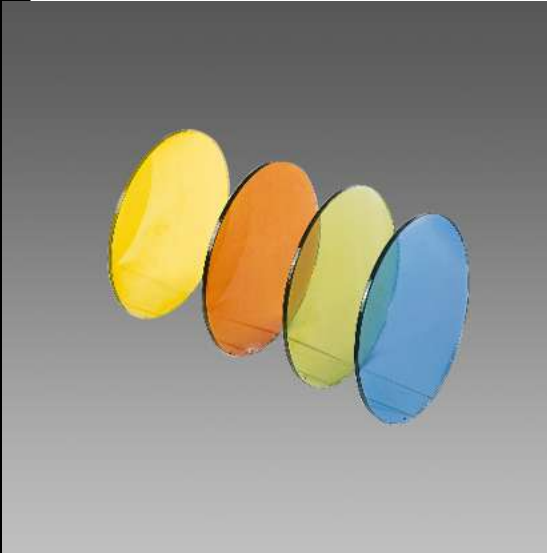

Download

DXF 2D
- acc_189_elfo.dxf

189 filtro de color

Vidrio templado colorado para reemplazarel vidrio entregado de serie

Code	Kg	WTot	Colour
995749-00	1,00	0 W	AZUL
995751-00	0,10	0 W	VERDE
995750-00	1,00	0 W	ROJO
995752-00	0,10	0 W	AMARILLO

Prodotti

- 1524 Elfo 35/70W extensivo

- 1523 Elfo con tijas

- 1564 Elfo LED - FS - COB

- 1525 Elfo 35/70W intensivo

The reported luminous flux is the flux emitted by the light source with a tolerance of $\pm 10\%$ compared to the indicated value. The W tot column indicates the total wattage absorbed by the system without exceeding 10% of the indicated