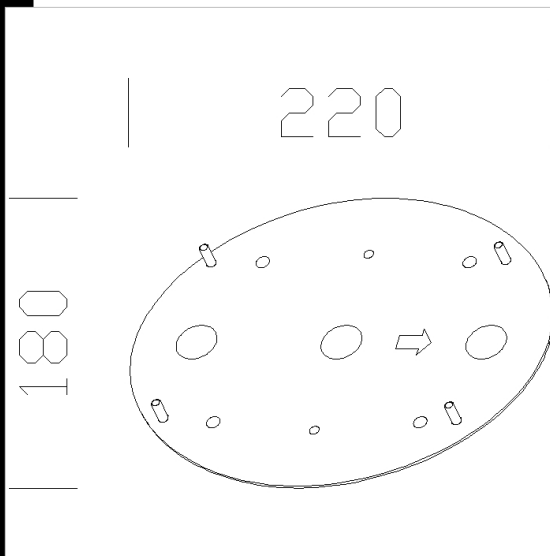

188 placa

De acero. Utilizar junto con el acc. 120 para instalacin en unacolumna.

Download

DXF 2D
- acc_188_elfo.dxf

Montaggi
- acc_188.pdf

Code	Kg	WTot	Colour
995748-00	0,33	0 W	NEGRO

Prodotti

- 1528 Elfo 150W intensivo

- 1524 Elfo 35/70W estensivo

- 1527 Elfo 150W estensivo

- 1539 Elfo RGBW - DMX/RDM

- 1515 Elfo LED - FL - COB

- 1564 Elfo LED - FS - COB

- 1523 Elfo LED con tijas

- 1525 Elfo 35/70W intensivo

The reported luminous flux is the flux emitted by the light source with a tolerance of $\pm 10\%$ compared to the indicated value. The W tot column indicates the total wattage absorbed by the system without exceeding 10% of the indicated