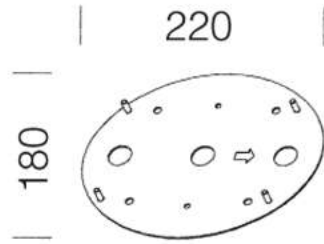

188 placa

De acero. Utilizar junto con el acc. 120 para instalacin en unacolumna.

Download

DXF 2D
- acc_188_elfo.dxf

Montaggi
- acc_188.pdf

Code	Kg	WTot	Colour
995748-00	0,33	0 W	NEGRO

Prodotti

- 1528 Elfo 150W intensivo

- 1524 Elfo 35/70W estensivo

- 1527 Elfo 150W estensivo

- 1539 Elfo RGBW - DMX/RDM

- 1515 Elfo LED - FL - COB

- 1564 Elfo LED - FS - COB

- 1523 Elfo LED con tijas

- 1525 Elfo 35/70W intensivo

The reported luminous flux is the flux emitted by the light source with a tolerance of $\pm 10\%$ compared to the indicated value. The W tot column indicates the total wattage absorbed by the system without exceeding 10% of the indicated