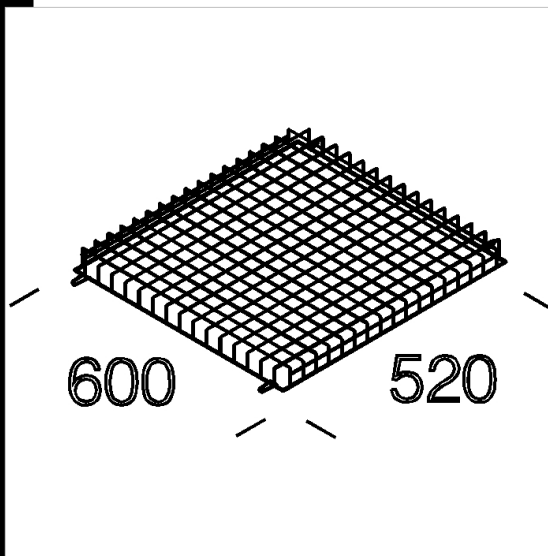

19 jaula de protección

De acero galvanizado. Barnizada porcatforesis. Para la proteccion contra golpes.

Download

DXF 2D
- d19.dxf

Code	Kg	WTot	Colour
995700-00	0,50	0 W	NEGRO

Prodotti

- 1125 Lampo - haz estrecho

- 1125 Lampo - haz ancho

The reported luminous flux is the flux emitted by the light source with a tolerance of $\pm 10\%$ compared to the indicated value. The W tot column indicates the total wattage absorbed by the system without exceeding 10% of the indicated