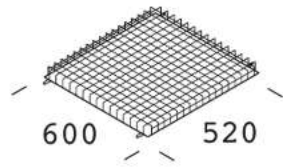

19 jaula de protección

De acero galvanizado. Barnizada porcatforesis. Para la proteccion contra golpes.

Download

DXF 2D
- d19.dxf

Code	Kg	WTot	Colour
995700-00	0,50	0 W	NEGRO

Prodotti

- 1125 Lampo - haz estrecho

- 1125 Lampo - haz ancho

The reported luminous flux is the flux emitted by the light source with a tolerance of $\pm 10\%$ compared to the indicated value. The W tot column indicates the total wattage absorbed by the system without exceeding 10% of the indicated