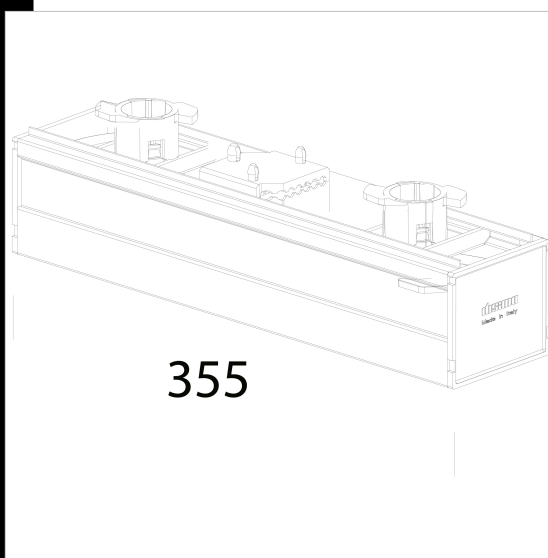

6624 copertura seccionador

Para la cobertura del seccionador adicional acc. 6620.
994038-00 5 polos
994039-00 7 polos
994044-00 11 polos

355

355

Code	Kg	WTot	Colour
994038-00	0,39	0 W	BLANCO
994039-00	0,37	0 W	BLANCO
994044-00	0,43	0 W	BLANCO

Prodotti

The reported luminous flux is the flux emitted by the light source with a tolerance of ± 10% compared to the indicated value. The W tot column indicates the total wattage absorbed by the system without exceeding 10% of the indicated