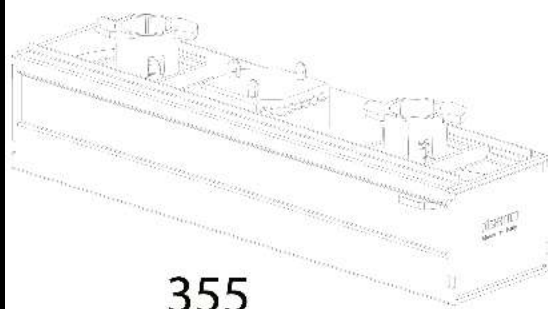

6624 copertura seccionador

Para la cobertura del seccionador adicional acc. 6620.
994038-00 5 polos
994039-00 7 polos
994044-00 11 polos

355

355

Code	Kg	WTot	Colour
994038-00	0,39	0 W	BLANCO
994039-00	0,37	0 W	BLANCO
994044-00	0,43	0 W	BLANCO

Prodotti

The reported luminous flux is the flux emitted by the light source with a tolerance of ± 10% compared to the indicated value. The W tot column indicates the total wattage absorbed by the system without exceeding 10% of the indicated