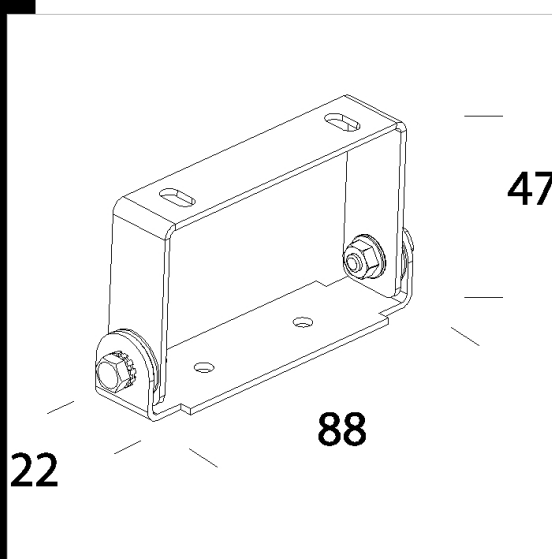

535 fijación orientable

Use the installation directly on the ceiling. Capacity: 6 Kg.
Bag containing 2 pieces.

Download

DXF 2D
- 535.dxf

Code	Kg	WTot	Colour
993970-00	0,12	0 W	GREY

Prodotti

- 1769 Sicura - FL simétrico LED

- 1775 Sicura - elíptico LED

- 1768 Sicura - FS simétrico LED

- 1726 Sicura - simétrico T5

The reported luminous flux is the flux emitted by the light source with a tolerance of $\pm 10\%$ compared to the indicated value. The W tot column indicates the total wattage absorbed by the system without exceeding 10% of the indicated