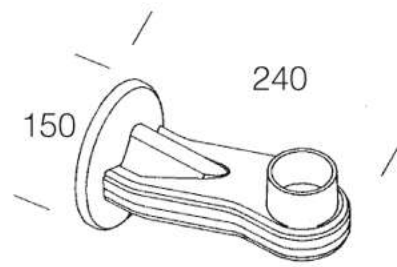

1377 brazo nilón

De niln f.v., colornegro. Para fijacin a lapared los globos h 246/361.

Download

DXF 2D
- 1377.dxf

Code	Kg	WTot	Colour
991605-00	0,31	0 W	NEGRO

Prodotti

- 1320 Base grande

- 1313 Base aluminio - cableado

- 1350 sferico

- 1313 Base aluminio - cableado

The reported luminous flux is the flux emitted by the light source with a tolerance of $\pm 10\%$ compared to the indicated value. The W tot column indicates the total wattage absorbed by the system without exceeding 10% of the indicated