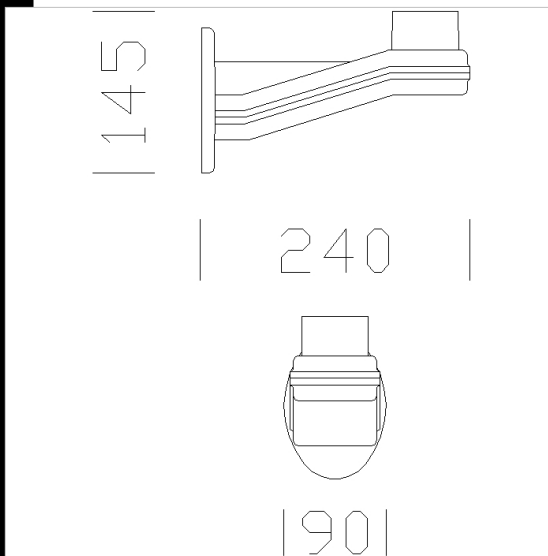

1377 brazo nilón

De niln f.v., colornegro. Para fijacin a lapared los globos h 246/361.

Download

DXF 2D
- 1377.dxf

Code	Kg	WTot	Colour
991605-00	0,31	0 W	NEGRO

Prodotti

- 1320 Base grande

- 1313 Base aluminio - cableado

- 1350 sferico

- 1313 Base aluminio - cableado

The reported luminous flux is the flux emitted by the light source with a tolerance of $\pm 10\%$ compared to the indicated value. The W tot column indicates the total wattage absorbed by the system without exceeding 10% of the indicated