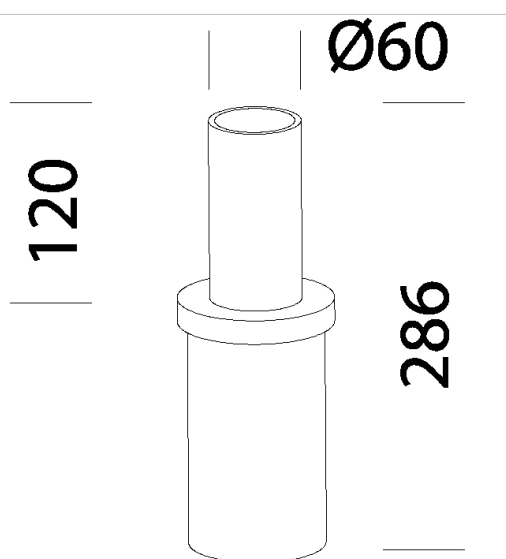

528 Racor 60mm

Permite la instalación post-top de los artículos en composición de una sola lámpara. 60mm.

Download
DXF 2D
- 528.dxf

Code	Kg	WTot	Colour
991288-00	1,64	0 W	ANTRACITA
991463-00	1,64	0 W	GRAFITO

Pall

Prodotti

The reported luminous flux is the flux emitted by the light source with a tolerance of $\pm 10\%$ compared to the indicated value. The W tot column indicates the total wattage absorbed by the system without exceeding 10% of the indicated