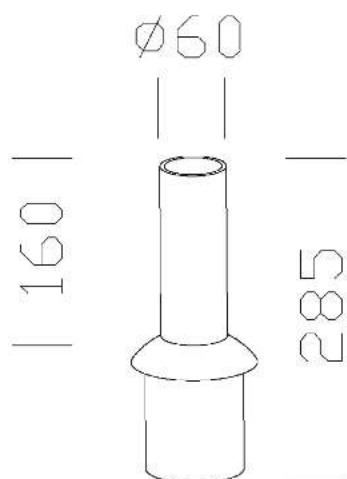

528 Racor 60mm

Permite la instalación post-top de los artículos en composición de una sola lámpara. 60mm.

Download
DXF 2D
- 528.dxf

Code	Kg	WTot	Colour
991288-00	1,64	0 W	ANTRACITA
991463-00	1,64	0 W	GRAFITO

Pall

Prodotti

The reported luminous flux is the flux emitted by the light source with a tolerance of $\pm 10\%$ compared to the indicated value. The W tot column indicates the total wattage absorbed by the system without exceeding 10% of the indicated