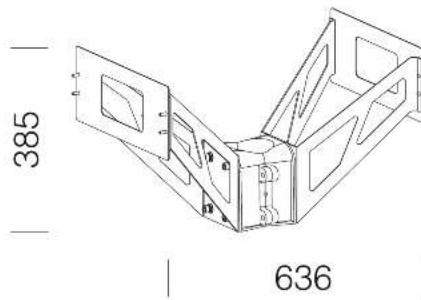

Download

- 3DS
- disano_501.3ds
- 3DM
- disano_501.3dm

Code	Kg	WTot	Colour
991450-00	10,00	0 W	PLATA EST.
991451-00	10,00	0 W	BLANCO

Prodotti

- 1295 Onda 1 - luz directa o

- 1297 Onda 3 - luz directa

- 1296 Onda 2 - directa o

The reported luminous flux is the flux emitted by the light source with a tolerance of $\pm 10\%$ compared to the indicated value. The W tot column indicates the total wattage absorbed by the system without exceeding 10% of the indicated