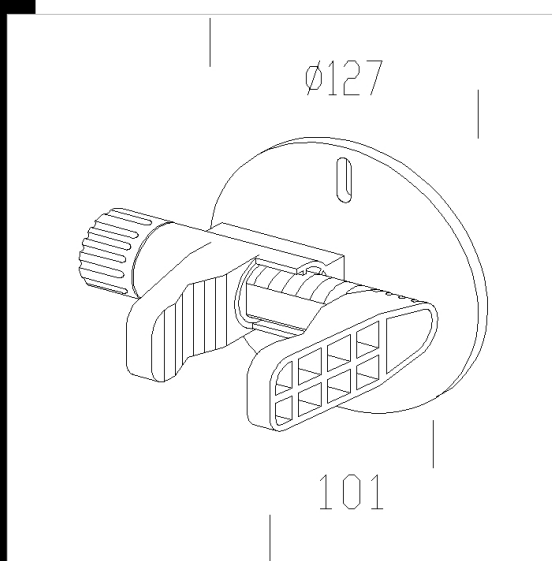

118 Abrazadera

De niln f.v. Permite aplicar Koala sobre distintas superficies sin tener que fijarlo definitivamente.

Download
DXF 2D
- acc118.dxf

Code	Kg	WTot	Colour
991334-00	0,40	0 W	NEGRO

Prodotti

- 1537 Koala ES

- 1536 Koala

- 1220 Dafne

- 1537 Koala

- 1223 Dafne LED

- 1538 Koala - 230v

- 1537 Koala - COB

- 1537 Koala ES

The reported luminous flux is the flux emitted by the light source with a tolerance of $\pm 10\%$ compared to the indicated value. The W tot column indicates the total wattage absorbed by the system without exceeding 10% of the indicated