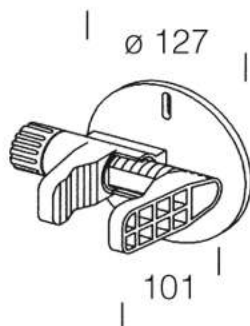

118 Abrazadera

De niln f.v. Permite aplicar Koala sobre distintas superficies sin tener que fijarlo definitivamente.

Download
DXF 2D
- acc118.dxf

Code	Kg	WTot	Colour
991334-00	0,40	0 W	NEGRO

Prodotti

- 1537 Koala ES

- 1536 Koala

- 1220 Dafne

- 1537 Koala

- 1223 Dafne LED

- 1538 Koala - 230v

- 1537 Koala - COB

- 1537 Koala ES

The reported luminous flux is the flux emitted by the light source with a tolerance of $\pm 10\%$ compared to the indicated value. The W tot column indicates the total wattage absorbed by the system without exceeding 10% of the indicated