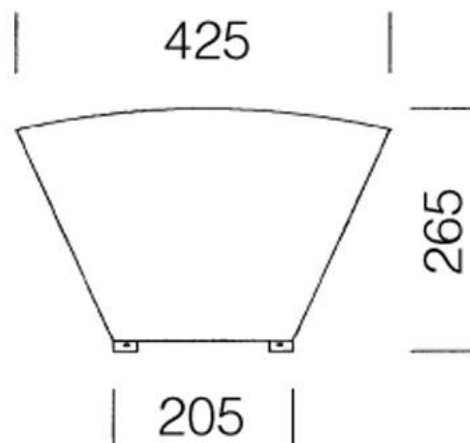

110 pantalla antideslumbramiento

De laminadomicroperforado. Para no deslumbrar. Para instalar dentro del art. 1598 en el caso que ste sea instalado cerca de una ventana.

Download
DXF 2D
- acc110.dxf
Montaggi
- acc_110.pdf

Code	Kg	WTot	Colour
991327-00	0,50	0 W	BLANCO

Prodotti

- 1599 Vista

- 1599 Vista contra la

- 1595 Vista - pantalla opal

- 1598 Vista - luz indirecta

- 1598 Vista - para Zona 1

The reported luminous flux is the flux emitted by the light source with a tolerance of $\pm 10\%$ compared to the indicated value. The W tot column indicates the total wattage absorbed by the system without exceeding 10% of the indicated