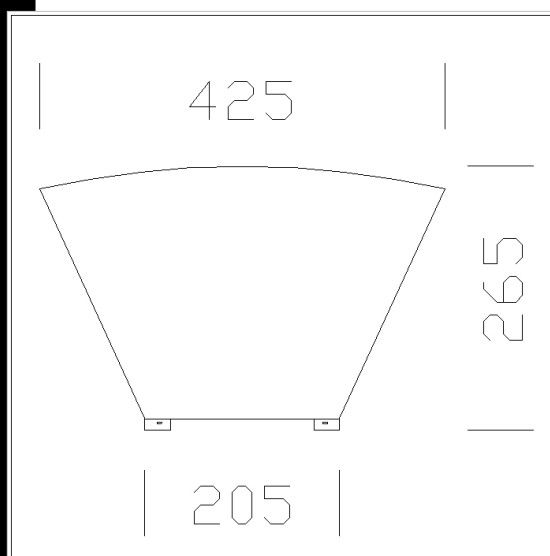

110 pantalla antideslumbramiento

De laminadomicroperforado. Para no deslumbrar. Para instalar dentro del art. 1598 en el caso que ste sea instalado cerca de una ventana.

Download
DXF 2D
- acc110.dxf
Montaggi
- acc_110.pdf

Code	Kg	WTot	Colour
991327-00	0,50	0 W	BLANCO

Prodotti

- 1599 Vista

- 1599 Vista contra la

- 1595 Vista - pantalla opal

- 1598 Vista - luz indirecta

- 1598 Vista - para Zona 1

The reported luminous flux is the flux emitted by the light source with a tolerance of $\pm 10\%$ compared to the indicated value. The W tot column indicates the total wattage absorbed by the system without exceeding 10% of the indicated