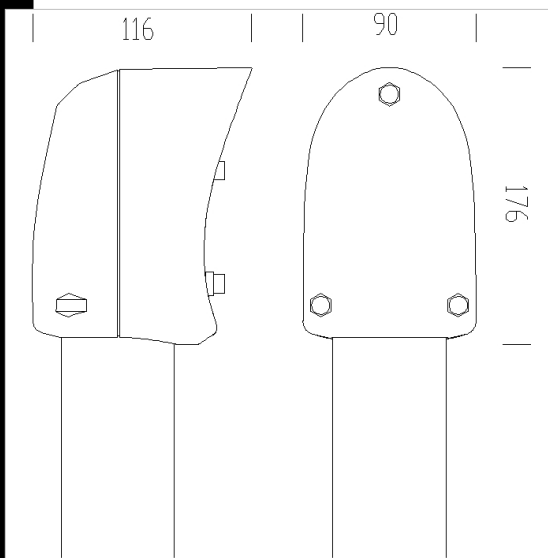

452 conexión columna mono

De niln f.v. permite instalar Garden sobre columna 60.

Download
DXF 2D
- 452.dxf

Code	Kg	WTot	Colour
991252-00	0,29	0 W	NEGRO
991253-00	0,31	0 W	PLATA EST.

Prodotti

- 1280 Garden

- 1287 Garden

The reported luminous flux is the flux emitted by the light source with a tolerance of $\pm 10\%$ compared to the indicated value. The W tot column indicates the total wattage absorbed by the system without exceeding 10% of the indicated