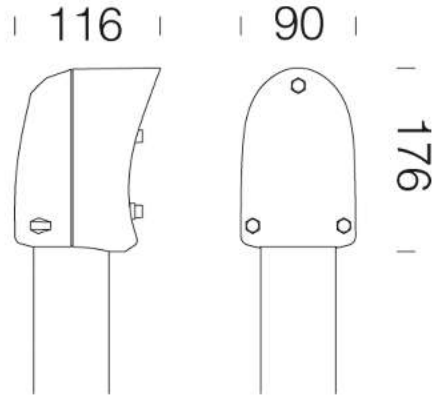

452 conexión columna mono

De niln f.v. permite instalar Garden sobre columna 60.

Download
DXF 2D
- 452.dxf

Code	Kg	WTot	Colour
991252-00	0,29	0 W	NEGRO
991253-00	0,31	0 W	PLATA EST.

Prodotti

- 1280 Garden

- 1287 Garden

The reported luminous flux is the flux emitted by the light source with a tolerance of $\pm 10\%$ compared to the indicated value. The W tot column indicates the total wattage absorbed by the system without exceeding 10% of the indicated