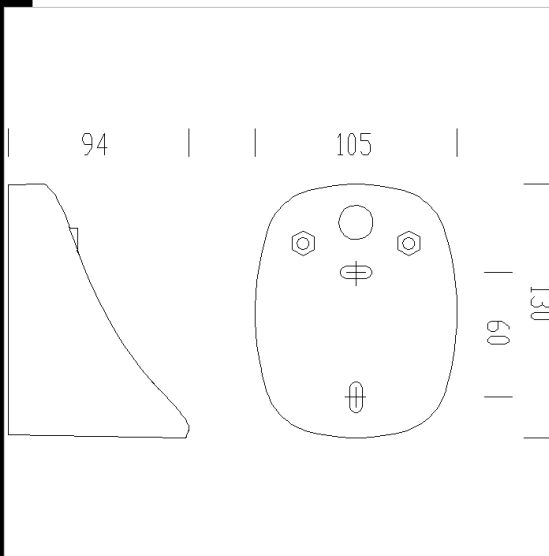

451 conex. pared/plafón

De niln f.v. permite instalar Garden directamente sobre la pared o sobre el techo (plafn) con plano difcil.

Download

DXF 2D  
- 451.dxf

| Code      | Kg   | WTot | Colour     |
|-----------|------|------|------------|
| 991250-00 | 0,15 | 0 W  | NEGRO      |
| 991251-00 | 1,98 | 0 W  | PLATA EST. |

Prodotti

- 1280 Garden

- 1287 Garden

The reported luminous flux is the flux emitted by the light source with a tolerance of  $\pm 10\%$  compared to the indicated value. The W tot column indicates the total wattage absorbed by the system without exceeding 10% of the indicated