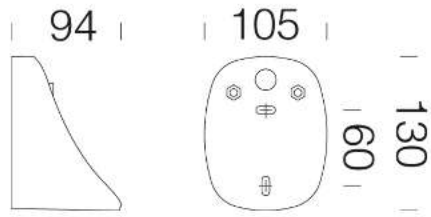

451 conex. pared/plafón

De niln f.v. permite instalar Garden directamente sobre la pared o sobre el techo (plafn) con plano difcil.

Download

DXF 2D  
- 451.dxf

| Code      | Kg   | WTot | Colour     |
|-----------|------|------|------------|
| 991250-00 | 0,15 | 0 W  | NEGRO      |
| 991251-00 | 1,98 | 0 W  | PLATA EST. |

Prodotti

- 1280 Garden

- 1287 Garden

The reported luminous flux is the flux emitted by the light source with a tolerance of  $\pm 10\%$  compared to the indicated value. The W tot column indicates the total wattage absorbed by the system without exceeding 10% of the indicated