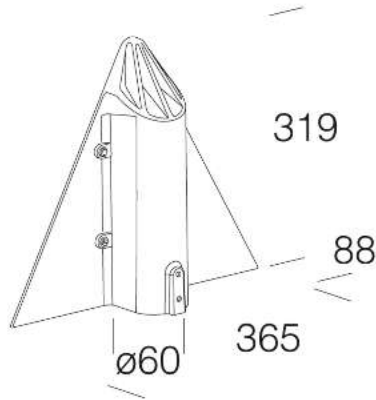

96 fijación a columna Ø 60

Fundición de aluminio. Utilizados para el montaje en poste de Ø60

Download

DXF 2D  
- 96.dxf

Code	Kg	WTot	Colour
991218-00	1,68	0 W	GRAFITO
991217-00	1,68	0 W	GREY9007

Prodotti

- 1298 Meridiana 1

- 1282 Meridiana LED

The reported luminous flux is the flux emitted by the light source with a tolerance of  $\pm 10\%$  compared to the indicated value. The W tot column indicates the total wattage absorbed by the system without exceeding 10% of the indicated