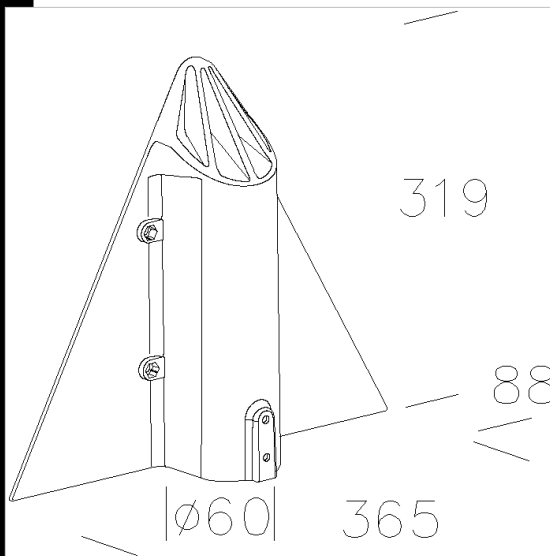

96 fijación a columna Ø 60

Fundición de aluminio. Utilizados para el montaje en poste de Ø60

Download

DXF 2D  
- 96.dxf

Code	Kg	WTot	Colour
991218-00	1,68	0 W	GRAFITO
991217-00	1,68	0 W	GREY9007

Prodotti

- 1298 Meridiana 1

- 1282 Meridiana LED

The reported luminous flux is the flux emitted by the light source with a tolerance of  $\pm 10\%$  compared to the indicated value. The W tot column indicates the total wattage absorbed by the system without exceeding 10% of the indicated