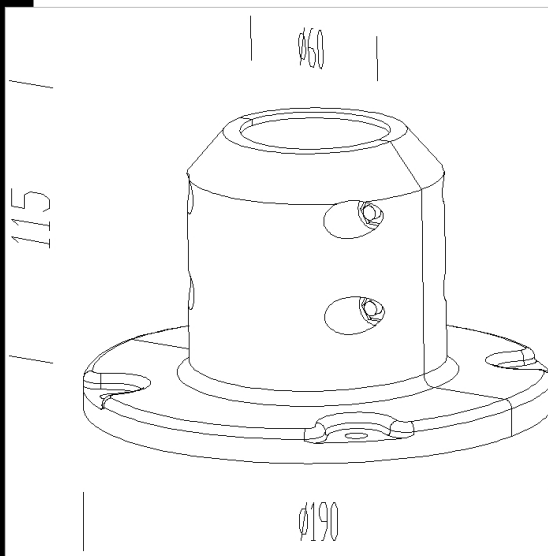

50 base para acc.5

Incluye tarugos para el enclavado. Utilizar con columnas de un mx. h=1.900. Conexin 60.

Download

DXF 2D  
- d50.dxf

Code	Kg	WTot	Colour
991216-00	0,59	0 W	NEGRO

Pali

- 5 columna en vidrio resina

Prodotti

- 1320 Base grande

- 1313 Base aluminio - cableado CNRL

- 1313 Base aluminio - cableado S/CNR

The reported luminous flux is the flux emitted by the light source with a tolerance of  $\pm 10\%$  compared to the indicated value. The W tot column indicates the total wattage absorbed by the system without exceeding 10% of the indicated