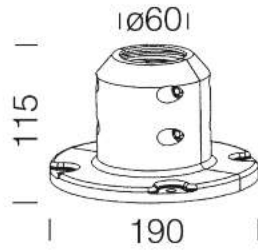

50 base para acc.5

Incluye tarugos para el enclavado. Utilizar con columnas de un mx. h=1.900. Conexin 60.

Download

DXF 2D  
- d50.dxf

Code	Kg	WTot	Colour
991216-00	0,59	0 W	NEGRO

Pali

- 5 columna en vidrio resina

Prodotti

- 1320 Base grande

- 1313 Base aluminio - cableado CNRL

- 1313 Base aluminio - cableado S/CNR

The reported luminous flux is the flux emitted by the light source with a tolerance of  $\pm 10\%$  compared to the indicated value. The W tot column indicates the total wattage absorbed by the system without exceeding 10% of the indicated