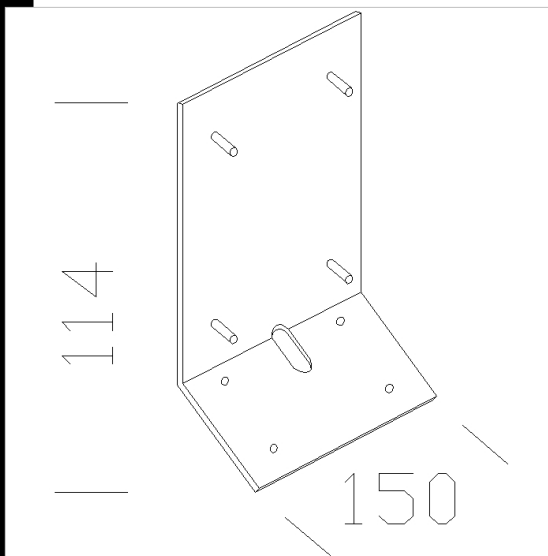

85 placa 45°

Permite la instalación de vidrio paralelas Lord pared frontal a la tierra

Download

DXF 2D
- acc_85_lord.dxf

Code	Kg	WTot	Colour
991210-00	0,62	0 W	GRAFITO

Prodotti

- 1560 Lord - Con rejilla

- 1560 Lord asimétrico- con

- 1757 Lord - LED Bulb

The reported luminous flux is the flux emitted by the light source with a tolerance of $\pm 10\%$ compared to the indicated value. The W tot column indicates the total wattage absorbed by the system without exceeding 10% of the indicated