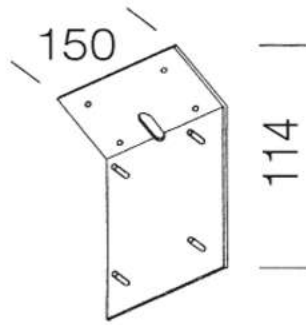

85 placa 45°

Permite la instalación de vidrio paralelas Lord pared frontal a la tierra

Download

DXF 2D
- acc_85_lord.dxf

Code	Kg	WTot	Colour
991210-00	0,62	0 W	GRAFITO

Prodotti

- 1560 Lord - Con rejilla

- 1560 Lord asimétrico- con

- 1757 Lord - LED Bulb

The reported luminous flux is the flux emitted by the light source with a tolerance of $\pm 10\%$ compared to the indicated value. The W tot column indicates the total wattage absorbed by the system without exceeding 10% of the indicated