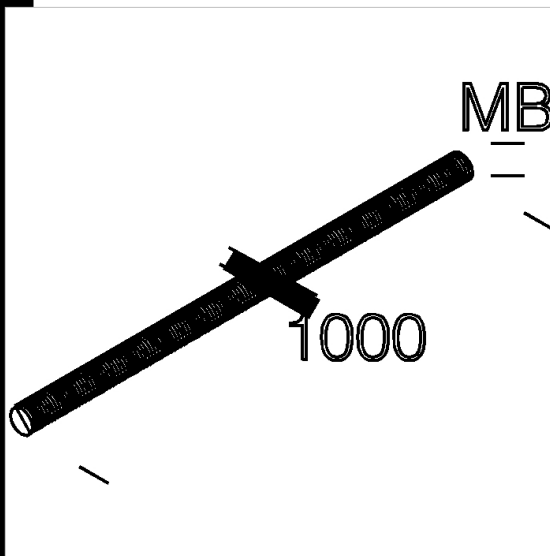

TIJAS ø 10

De acero color negro. Roscada en los extremos. Permite la suspensin de la unin acc. 2018.

Code	Kg	WTot	Colour
990811-00	0,05	0 W	NEGRO
990816-00	0,05	0 W	NEGRO

Prodotti

- 3087 Top

- 3086 Top

- 3085 Top

- 3084 Top

The reported luminous flux is the flux emitted by the light source with a tolerance of ± 10% compared to the indicated value. The W tot column indicates the total wattage absorbed by the system without exceeding 10% of the indicated