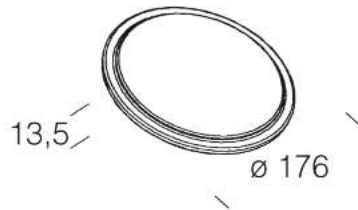

169 vidrio colorado

Vidriotemplado colorado para reemplazar el vidrio entregado de serie del art. 1642.

Download

DXF 2D
- acc169.dxf

Code	Kg	WTot	Colour
990107-00	0,10	0 W	VERDE
990105-00	0,10	0 W	ROJO
990106-00	0,10	0 W	AZUL

Prodotti

- 1642 Minifloor

The reported luminous flux is the flux emitted by the light source with a tolerance of $\pm 10\%$ compared to the indicated value. The W tot column indicates the total wattage absorbed by the system without exceeding 10% of the indicated