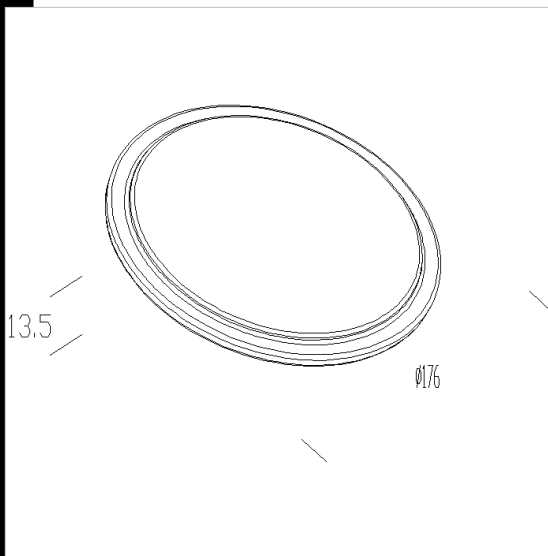

169 vidrio colorado

Vidriotemplado colorado para reemplazar el vidrio entregado de serie del art. 1642.

Download

DXF 2D
- acc169.dxf

Code	Kg	WTot	Colour
990107-00	0,10	0 W	VERDE
990105-00	0,10	0 W	ROJO
990106-00	0,10	0 W	AZUL

Prodotti

- 1642 Minifloor

The reported luminous flux is the flux emitted by the light source with a tolerance of $\pm 10\%$ compared to the indicated value. The W tot column indicates the total wattage absorbed by the system without exceeding 10% of the indicated