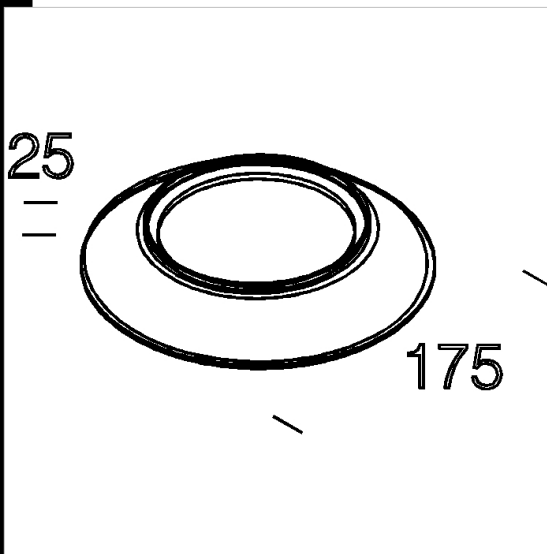

78 pantalla

De plexiglscoloreado.

Download

DXF 2D
- d78.dxf

Code	Kg	WTot	Colour
985023-00	0,00	0 W	AMARILLO
985024-00	0,00	0 W	BLANCO
985021-00	0,00	0 W	ROJO
985022-00	0,00	0 W	VERDE

Prodotti

- 1530 Faro 2 - difusor rayado -

- 1532 Faro 2 - difusor rayado -

- 1534 Faro 2 - difusor rayado -

The reported luminous flux is the flux emitted by the light source with a tolerance of $\pm 10\%$ compared to the indicated value. The W tot column indicates the total wattage absorbed by the system without exceeding 10% of the indicated