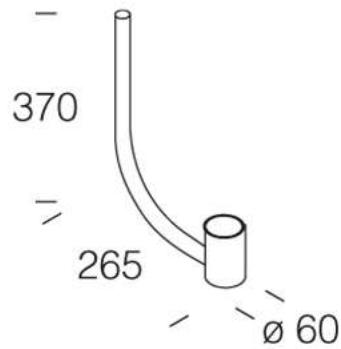

1370 brazo

De acerotropicalizado barnizado por cataforesis epoxdica, color negro, y acabadosatinado. Para su utilizacin junto con la fijacin a la pared acc.1372.

Download
DXF 2D
- 1370.dxf

Code	Kg	WTot	Colour
441210-00	0,76	0 W	NEGRO

Prodotti

- 1320 Base grande

- 1313 Base alluminio - cableado

- 1350 sferico

- 1313 Base alluminio - cableado

The reported luminous flux is the flux emitted by the light source with a tolerance of $\pm 10\%$ compared to the indicated value. The W tot column indicates the total wattage absorbed by the system without exceeding 10% of the indicated