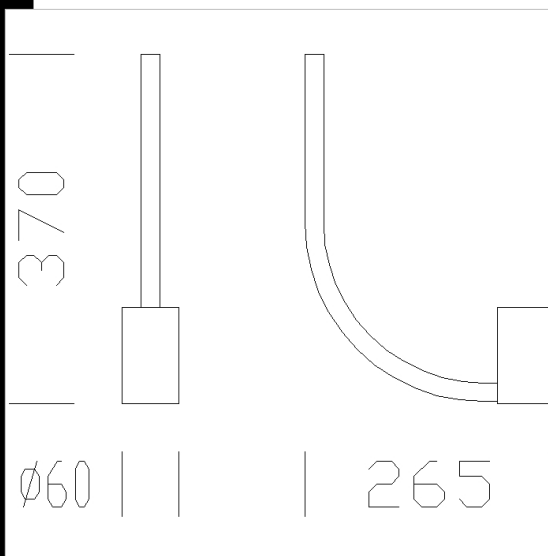

1370 brazo

De acerotropicalizado barnizado por cataforesis epoxdica, color negro, y acabadosatinado. Para su utilizacin junto con la fijacin a la pared acc.1372.

Download
DXF 2D
- 1370.dxf

Code	Kg	WTot	Colour
441210-00	0,76	0 W	NEGRO

Prodotti

- 1320 Base grande

- 1313 Base alluminio - cableado

- 1350 sferico

- 1313 Base alluminio - cableado

The reported luminous flux is the flux emitted by the light source with a tolerance of $\pm 10\%$ compared to the indicated value. The W tot column indicates the total wattage absorbed by the system without exceeding 10% of the indicated