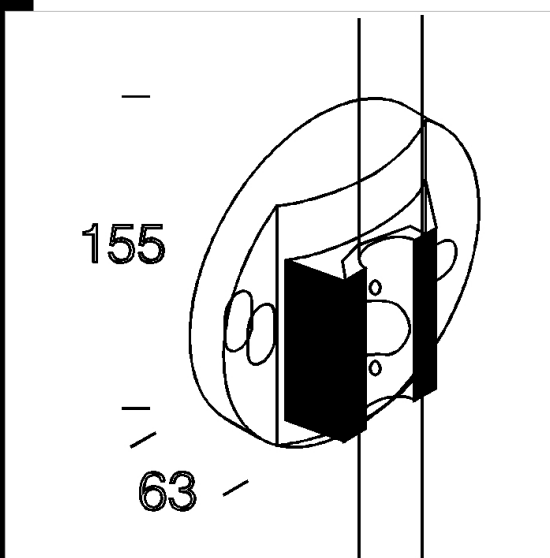

1361 fijación a pared

Con distanciador ybase, de aluminio inyectado, barnizado por cataforesis epoxídica, de color negro y acabado satinado. Para montar los brazos acc. 1362 1363.

Download

- DXF 2D  
- d1361.dxf
- 3DS  
- disano\_1361.3ds
- 3DM  
- disano\_1361.3dm

Code	Kg	WTot	Colour
426987-00	0,64	0 W	GREY9007
426983-00	0,64	0 W	NEGRO

Prodotti

- 1335 Globo LED contra la

The reported luminous flux is the flux emitted by the light source with a tolerance of  $\pm 10\%$  compared to the indicated value. The W tot column indicates the total wattage absorbed by the system without exceeding 10% of the indicated