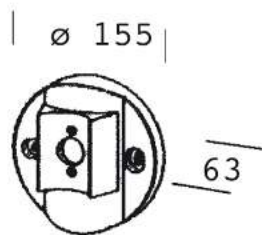

1361 fijación a pared

Con distanciador ybase, de aluminio inyectado, barnizado por cataforesis epoxídica, de color negro y acabado satinado. Para montar los brazos acc. 1362 1363.

Download

- DXF 2D  
- d1361.dxf
- 3DS  
- disano\_1361.3ds
- 3DM  
- disano\_1361.3dm

Code	Kg	WTot	Colour
426987-00	0,64	0 W	GREY9007
426983-00	0,64	0 W	NEGRO

Prodotti

- 1335 Globo LED contra la

The reported luminous flux is the flux emitted by the light source with a tolerance of  $\pm 10\%$  compared to the indicated value. The W tot column indicates the total wattage absorbed by the system without exceeding 10% of the indicated