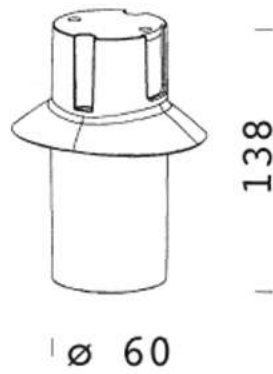

303 conexión ø 60

De aluminio. Utilizar siempre con el acc. 301 para la instalacin del aparato al brazo.

Download
DXF 2D
- acc 304.dxf

Code	Kg	WTot	Colour
426976-00	0,40	0 W	GREY9007
426977-00	0,40	0 W	GRAFITO

Prodotti

The reported luminous flux is the flux emitted by the light source with a tolerance of $\pm 10\%$ compared to the indicated value. The W tot column indicates the total wattage absorbed by the system without exceeding 10% of the indicated