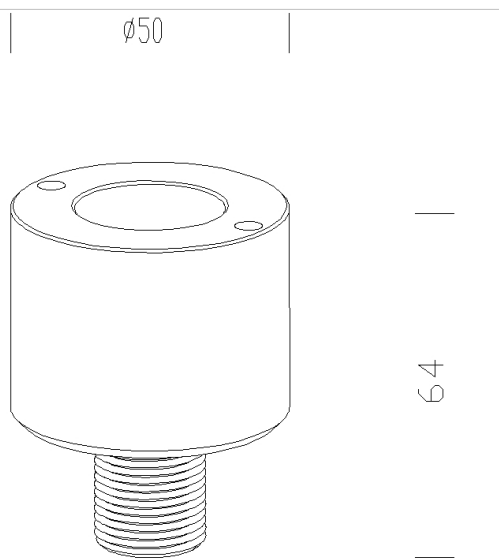

303 conexión ø 60

De aluminio. Utilizar siempre con el acc. 301 para la instalacin del aparato al brazo.

Download
DXF 2D
- acc 304.dxf

Code	Kg	WTot	Colour
426976-00	0,40	0 W	GREY9007
426977-00	0,40	0 W	GRAFITO

Prodotti

The reported luminous flux is the flux emitted by the light source with a tolerance of $\pm 10\%$ compared to the indicated value. The W tot column indicates the total wattage absorbed by the system without exceeding 10% of the indicated