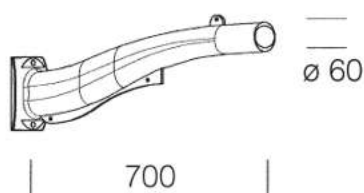

210 brazo

De aluminio. Utilizar con el acc. 211 para la instalacin en unacolumna

Download

- DXF 2D
- acc_210.dxf
- 3DS
- disano_210.3ds
- 3DM
- disano_210.3dm
- Montaggi
- acc_210-211.pdf

Code	Kg	WTot	Colour
426950-00	3,38	0 W	GREY9007
426951-00	3,38	0 W	GRAFITO

Prodotti

The reported luminous flux is the flux emitted by the light source with a tolerance of ± 10% compared to the indicated value. The W tot column indicates the total wattage absorbed by the system without exceeding 10% of the indicated