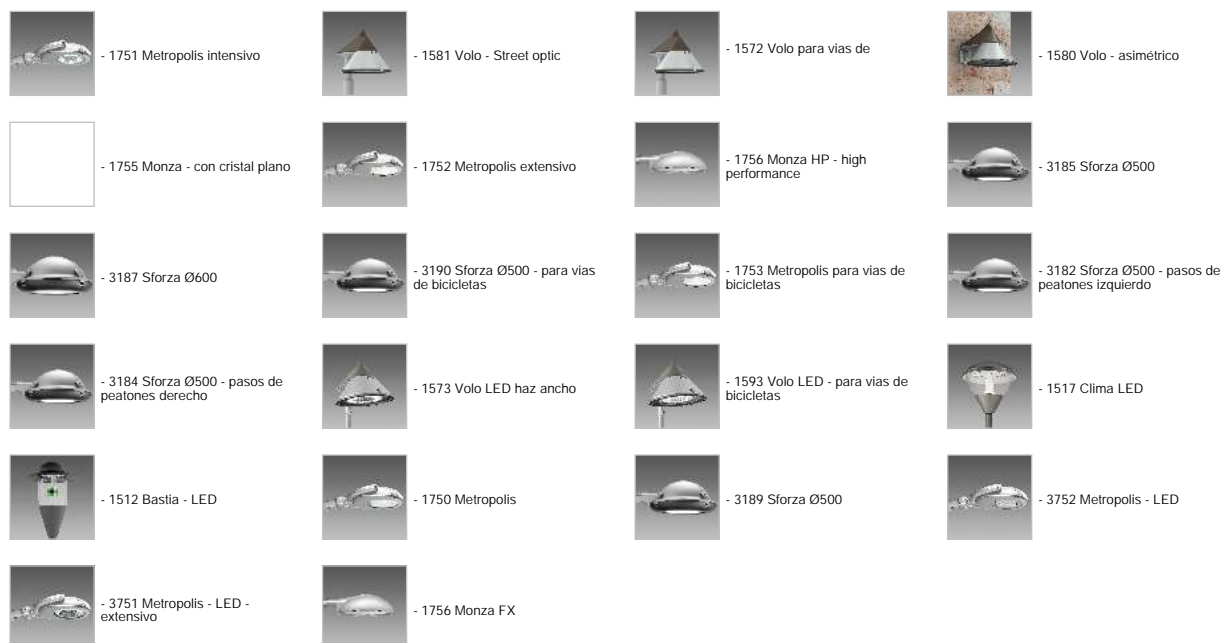

210 brazo

De aluminio. Utilizar con el acc. 211 para la instalacin en unacolumna

Download

- DXF 2D
- acc_210.dxf
- 3DS
- disano_210.3ds
- 3DM
- disano_210.3dm
- Montaggi
- acc_210-211.pdf

Code	Kg	WTot	Colour
426950-00	3,38	0 W	GREY9007
426951-00	3,38	0 W	GRAFITO

Prodotti

The reported luminous flux is the flux emitted by the light source with a tolerance of ± 10% compared to the indicated value. The W tot column indicates the total wattage absorbed by the system without exceeding 10% of the indicated