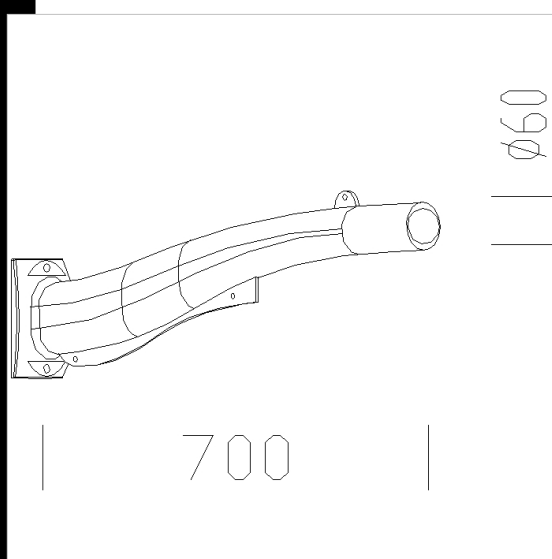

210 brazo

De aluminio. Utilizar con el acc. 211 para la instalacin en unacolumna

Download

- DXF 2D
- acc_210.dxf
- 3DS
- disano_210.3ds
- 3DM
- disano_210.3dm
- Montaggi
- acc_210-211.pdf

Code	Kg	WTot	Colour
426950-00	3,38	0 W	GREY9007
426951-00	3,38	0 W	GRAFITO

Prodotti

The reported luminous flux is the flux emitted by the light source with a tolerance of ± 10% compared to the indicated value. The W tot column indicates the total wattage absorbed by the system without exceeding 10% of the indicated