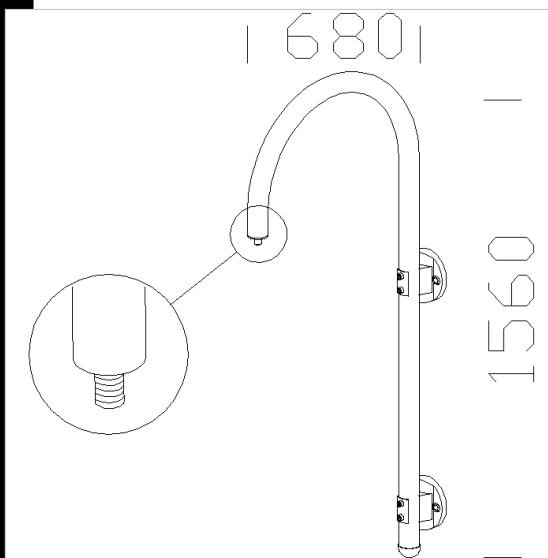

1474 brazo curvo a pared

Incluye 2 bases de aluminio fundido para la instalacin a la pared.

Download

- DXF 2D
- 1474.dxf
- 3DS
- disano_1474.3ds
- 3DM
- disano_1474.3dm

Code	Kg	WTot	Colour
426927-00	2,00	0 W	GRAFITO

Prodotti

- 3172 Montecarlo

- 3174 Montecarlo con vetro

- 3171 Montecarlo - asimétrico

- 3175 Montecarlo LED -

- 3224 Sforza LED extensivo

- 3226 Sforza LED centro de la via

- 3227 Sforza LED

The reported luminous flux is the flux emitted by the light source with a tolerance of $\pm 10\%$ compared to the indicated value. The W tot column indicates the total wattage absorbed by the system without exceeding 10% of the indicated