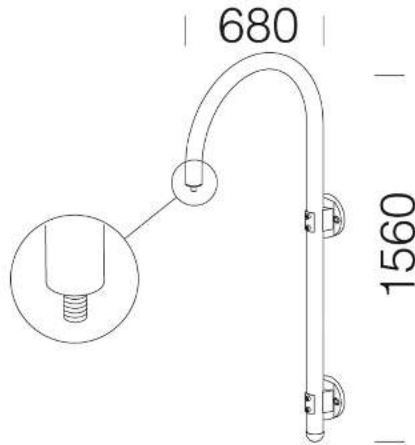

1474 brazo curvo a pared

Incluye 2 bases de aluminio fundido para la instalacin a la pared.

Download

- DXF 2D
- 1474.dxf
- 3DS
- disano_1474.3ds
- 3DM
- disano_1474.3dm

Code	Kg	WTot	Colour
426927-00	2,00	0 W	GRAFITO

Prodotti

- 3172 Montecarlo

- 3174 Montecarlo con vetro

- 3171 Montecarlo - asimétrico

- 3175 Montecarlo LED -

- 3224 Sforza LED extensivo

- 3226 Sforza LED centro de la via

- 3227 Sforza LED

The reported luminous flux is the flux emitted by the light source with a tolerance of $\pm 10\%$ compared to the indicated value. The W tot column indicates the total wattage absorbed by the system without exceeding 10% of the indicated