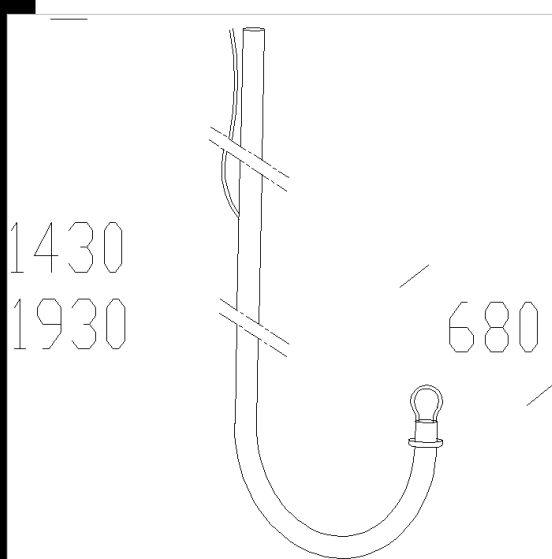

1462 brazo hacia arriba

De acerotropicalizado 60, barnizado por cataforesis epoxdica, negra y acabadosatinado con resina poliuretunica. Cable elctrico yaintrducido de silicona en vaina de PVC 3x0,75.

Download

- DXF 2D
  - d1462.dxf
- 3DS
  - disano_1462_426908_00.3ds
- 3DM
  - disano_1462_426908_00.3dm

Code	Kg	WTot	Colour
426904-00	1,00	0 W	NEGRO
426903-00	1,00	0 W	NEGRO
426909-00	1,00	0 W	GREY9007
426908-00	1,00	0 W	GREY9007

Pali

Prodotti

The reported luminous flux is the flux emitted by the light source with a tolerance of ± 10% compared to the indicated value. The W tot column indicates the total wattage absorbed by the system without exceeding 10% of the indicated