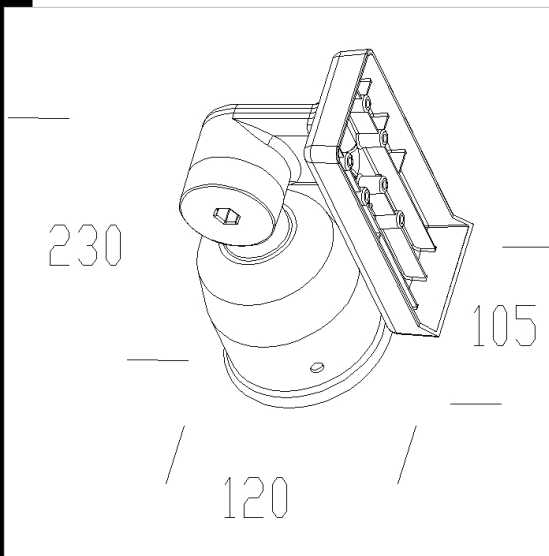

1266 articolación

Soporte orientabile monolimpada de aluminio inyectado, color negro. Para columna 60.

Download

DXF 2D
- acc1266.dxf

Code	Kg	WTot	Colour
420913-00	0,00	0 W	NEGRO
420916-00	0,05	0 W	PLATA EST.

Pall

- 5 columna en vidrio resina

Prodotti

- 1260EM Vega

- 1264 Vega LED

- 1260 Vega

- 1260 Vega LED

- 1260 Vega LED - SE 1h

- 1260 Vega - Radar Sensor - 230V

The reported luminous flux is the flux emitted by the light source with a tolerance of $\pm 10\%$ compared to the indicated value. The W tot column indicates the total wattage absorbed by the system without exceeding 10% of the indicated