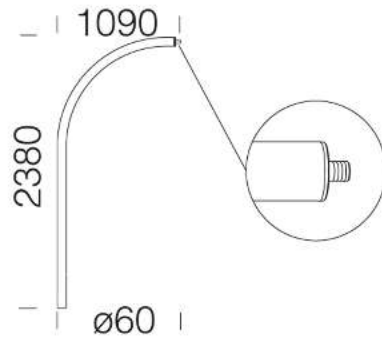

386 braccio para columna

De acero. Para utilizar junto con el acc. 383/384/385 para composiciones de doble o triple Impara.

Download

- 3DS
- disano_386.3ds
- 3DM
- disano_386.3dm

Code	Kg	WTot	Colour
326518-00	12,80	0 W	GREY9007

Prodotti

- 3165 Iride - luz directa

- 3160 Iride direct light - street

- 3164 Iride - luz directa

- 3162 Iride - luz directa

- 3167 Iride - luz directa LED

- 3166 Iride dir/ind LED RGB

The reported luminous flux is the flux emitted by the light source with a tolerance of $\pm 10\%$ compared to the indicated value. The W tot column indicates the total wattage absorbed by the system without exceeding 10% of the indicated