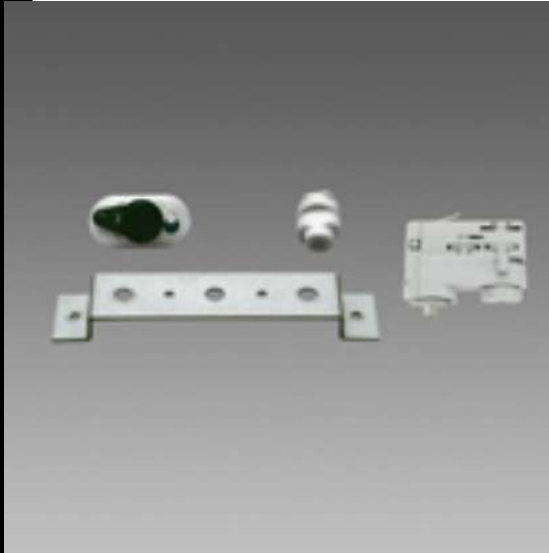

Bracket + Universal adapter

Completo de soporte para la fijación y adaptador eléctrico más mecánico.

Download

Code	Kg	WTot	Colour
22093571-00	0,28	0 W	GRIS

Prodotti

- Compendio - COB

- Compendio carril

The reported luminous flux is the flux emitted by the light source with a tolerance of $\pm 10\%$ compared to the indicated value. The W tot column indicates the total wattage absorbed by the system without exceeding 10% of the indicated