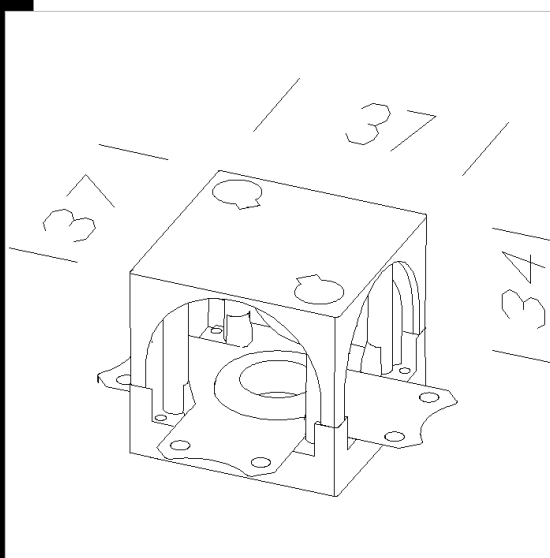

Download

DXF 2D
- cubot.dxf

Cubo de unión en T

Permite la unin en "T". Para utilizar con el alimentador y con 2 sobres de cable acc.25810. Incluye dos tapas decierre.

Code	Kg	WTot	Colour
22025212-00	0,05	0 W	GRIS
22025233-00	0,05	0 W	NEGRO
22025204-00	0,05	0 W	BLANCO

The reported luminous flux is the flux emitted by the light source with a tolerance of $\pm 10\%$ compared to the indicated value. The W tot column indicates the total wattage absorbed by the system without exceeding 10% of the indicated