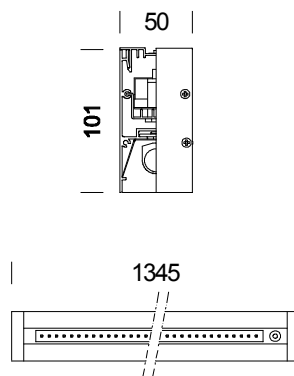

## Liset con la suspensión LED

Código	Cableado	Color	Dimensiones	Lámparas
22015976-00	CLD CELL	aluminio	1360x50x101	FL 1x54 + LED blue-G5

Housing:made of extruded and oxidized aluminum.

Diffuser:clear or matt polycarbonate 0.75mm thick (on request).