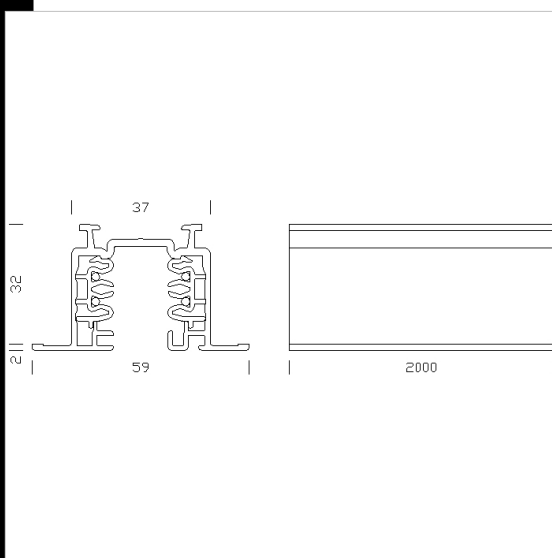

Omnitrack empotrable

Con tapa de cierre.

Download

DXF 2D
- 15572.dxf

Montaggi
- OMNITRACK_incasso rev1.pdf
- OMNITRACK_ALIMENT_incasso rev1.pdf
- 771255_copertura omnitrack.pdf

Code	Gear	Kg	WTot	Colour
22015616-00	S	3,03	0 W	BLANCO
22015674-00	S	3,03	0 W	OXIDADO
22015572-00	S	1,96	0 W	OXIDADO
22015513-00	S	1,96	0 W	BLANCO

Accessori

- Adattador

- Unión lineal

- Alimentador

- Alimentador para carril

The reported luminous flux is the flux emitted by the light source with a tolerance of $\pm 10\%$ compared to the indicated value. The W tot column indicates the total wattage absorbed by the system without exceeding 10% of the indicated