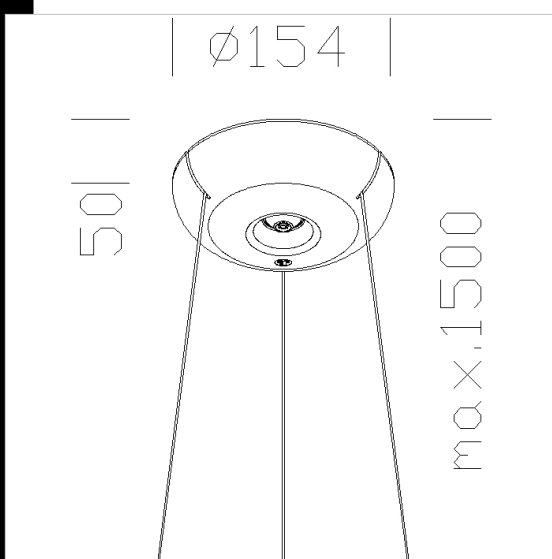

Download

DXF 2D  
- sospensione venere.dxf

Code	Kg	WTot	Colour
22003265-00	0,50	0 W	BLANCO

Prodotti

- Venere - LED + Strip LED

- Minerva LED+RGBW

- Venere - LED + LED RGBW

- Minerva LED + colour changing

The reported luminous flux is the flux emitted by the light source with a tolerance of  $\pm 10\%$  compared to the indicated value. The W tot column indicates the total wattage absorbed by the system without exceeding 10% of the indicated