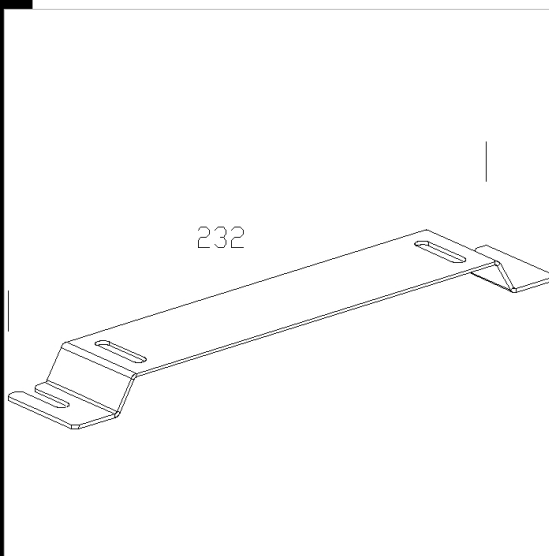

525 fijación al techo

De acero galvanizado para instalar directamente en el techo. Slo para luminarias de luz directa.  
Todas las cajas contienen dos fijaciones

Download

DXF 2D  
- 525.dxf

Code	Kg	WTot	Colour
145689-00	0,22	0 W	CINCADO

Prodotti

- 3845 Zenith T5 - diffusor

- 3843 Zenith T5 - óptica

The reported luminous flux is the flux emitted by the light source with a tolerance of  $\pm 10\%$  compared to the indicated value. The W tot column indicates the total wattage absorbed by the system without exceeding 10% of the indicated