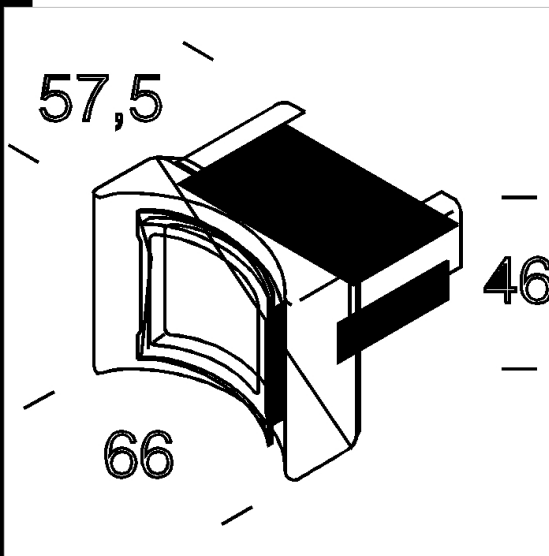

6019 Tapa unión circular

De aluminioinyectado. Usar con acc. 6018.

Download

DXF 2D
- d6019.dxf

Code	Kg	WTot	Colour
132926-00	0,42	0 W	BLANCO

Prodotti

- 6000 Rapid System - carril

The reported luminous flux is the flux emitted by the light source with a tolerance of $\pm 10\%$ compared to the indicated value. The W tot column indicates the total wattage absorbed by the system without exceeding 10% of the indicated