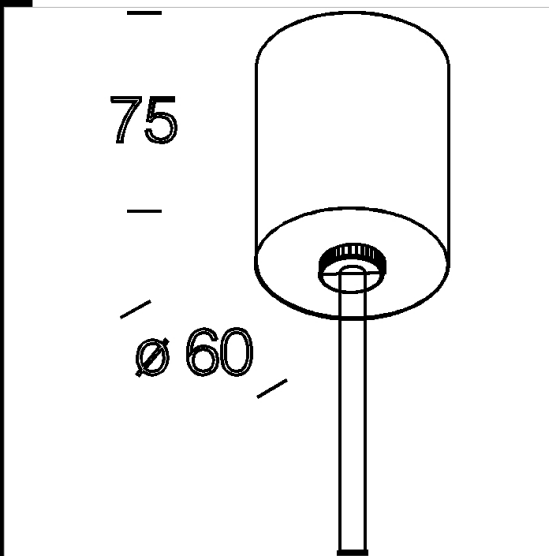

6090 roseta

De materialtermoplastico negro. Incluye accesorios. Permite la suspensin de la caja acc.6080 a usar junto con el acc. 6095.

Code	Kg	WTot	Colour
132918-00	0,13	0 W	NEGRO

Prodotti

- 6000 Rapid System - carril

Download
DXF 2D
- d6090.dxf

The reported luminous flux is the flux emitted by the light source with a tolerance of $\pm 10\%$ compared to the indicated value. The W tot column indicates the total wattage absorbed by the system without exceeding 10% of the indicated