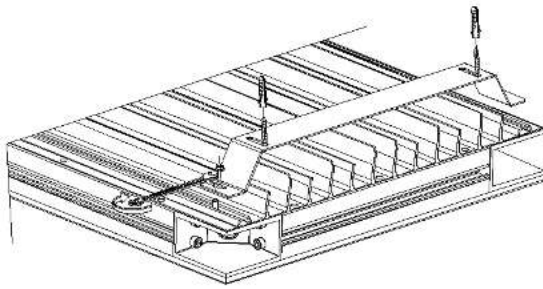

531 bracket

stainless steel bracket.

Code	Kg	WTot	Colour
998100-00	1,14	0 W	STAINLESS STEEL

Prodotti

- 3262 Modoled - LED

- 3264 Modoled - LED counter

- 3263 Modoled - LED mixed

- 3260 Modoled - LED