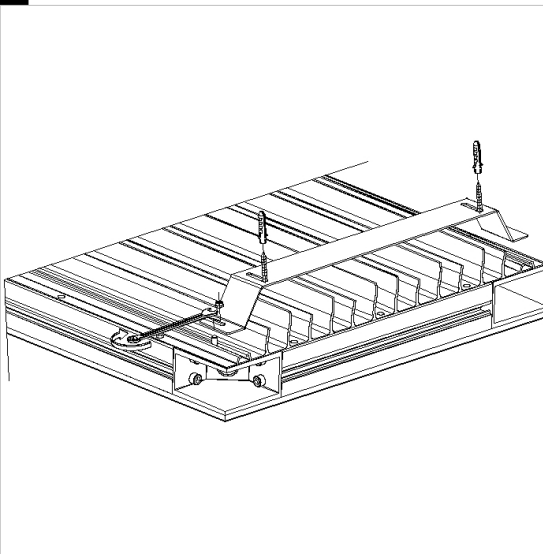

531 bracket

stainless steel bracket.

Code	Kg	WTot	Colour
998100-00	1,14	0 W	STAINLESS STEEL

Prodotti

- 3262 Modoled - LED

- 3264 Modoled - LED counter

- 3263 Modoled - LED mixed

- 3260 Modoled - LED

The reported luminous flux is the flux emitted by the light source with a tolerance of $\pm 10\%$ compared to the indicated value. The W tot column indicates the total wattage absorbed by the system without exceeding 10% of the indicated