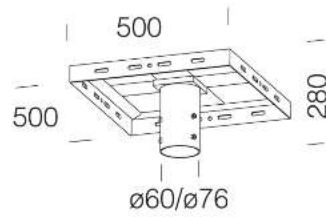

164 pole bracket

Pole mounting bracket for 4 opposed floodlights. For \varnothing 60/76 mm poles.

Download

Code	Kg	WTot	Colour
998097-00	10.00	0 W	GALVANIZED

Products

- 1157 Indio

- 1159 Indio - asymmetric

- 1151 Indio - LED asymmetric

- 1158 Indio

- 1155 Indio - LED symmetric

The reported luminous flux is the flux emitted by the light source with a tolerance of \pm 10% compared to the indicated value. The W tot column indicates the total wattage absorbed by the system without exceeding 10% of the indicated