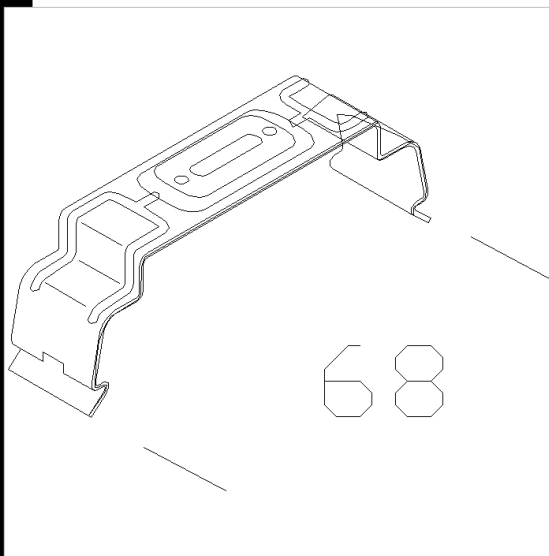

### 937 1-lamp ceiling bracket

In Aisi 304 stainless steel. Packs of 100 sachets containing 2 brackets + 2 screws each. Price per sachet.

Code	Kg	WTot	Colour
998072-00	0.04	0 W	STAINLESS STEEL

#### Products

- 981 Lunar T5

- 981 Lunar T8

The reported luminous flux is the flux emitted by the light source with a tolerance of  $\pm 10\%$  compared to the indicated value. The W tot column indicates the total wattage absorbed by the system without exceeding 10% of the indicated