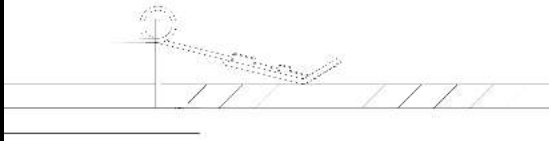

907 Springs

Springs for recessed non-surface mounting on plasterboard. Bag containing 4 pieces.

Download

Montaggi  
- 907 03-21.pdf  
- 907.pdf

Code	Kg	WTot	Colour
998038-00	0,05	0 W	GALVANIZED

Prodotti

The reported luminous flux is the flux emitted by the light source with a tolerance of  $\pm 10\%$  compared to the indicated value. The W tot column indicates the total wattage absorbed by the system without exceeding 10% of the indicated