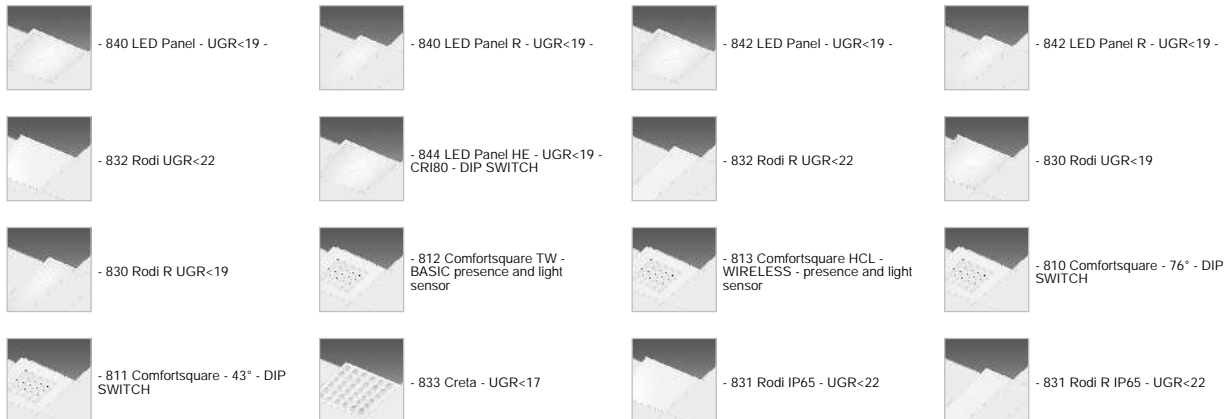

907 Springs

Springs for recessed non-surface mounting on plasterboard. Bag containing 4 pieces.

Download

Montaggi  
- 907 03-21.pdf  
- 907.pdf

Code	Kg	WTot	Colour
998038-00	0,05	0 W	GALVANIZED

Prodotti

The reported luminous flux is the flux emitted by the light source with a tolerance of  $\pm 10\%$  compared to the indicated value. The W tot column indicates the total wattage absorbed by the system without exceeding 10% of the indicated