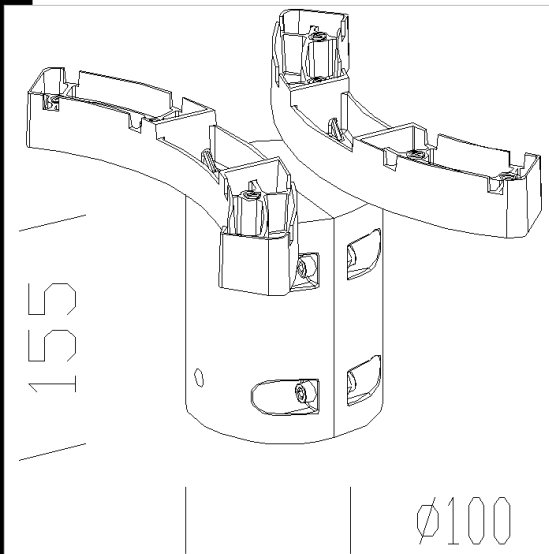

365 double pole connection

Die cast aluminium supports with steel bracket. To pole mount both single and twin lamp version of art. 1563.

Code	Kg	WTot	Colour
998022-00	1.28	0 W	GRAPHITE

Products

- 1779 Musa LED

- 1777 Musa LED bike trails -

The reported luminous flux is the flux emitted by the light source with a tolerance of ± 10% compared to the indicated value. The W tot column indicates the total wattage absorbed by the system without exceeding 10% of the indicated