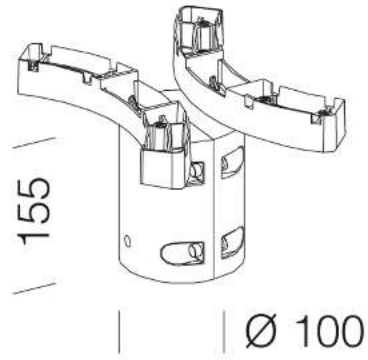

365 double pole connection

Die cast aluminium supports with steel bracket. To pole mount both single and twin lamp version of art. 1563.

Code	Kg	WTot	Colour
998022-00	1.28	0 W	GRAPHITE

Products

- 1779 Musa LED

- 1777 Musa LED bike trails -

The reported luminous flux is the flux emitted by the light source with a tolerance of ± 10% compared to the indicated value. The W tot column indicates the total wattage absorbed by the system without exceeding 10% of the indicated