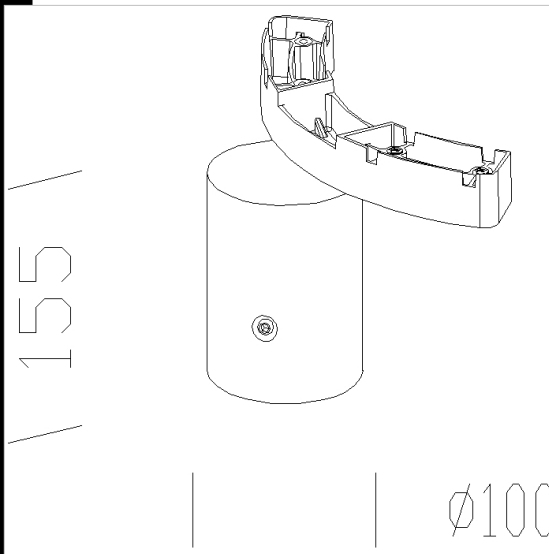

364 mono pole connection

Die cast aluminium supports with steel bracket. To wall mount art. 1563.

Code	Kg	WTot	Colour
998020-00	0.72	0 W	GRAPHITE

Products

- 1779 Musa LED

- 1777 Musa LED bike trails -

The reported luminous flux is the flux emitted by the light source with a tolerance of $\pm 10\%$ compared to the indicated value. The W tot column indicates the total wattage absorbed by the system without exceeding 10% of the indicated