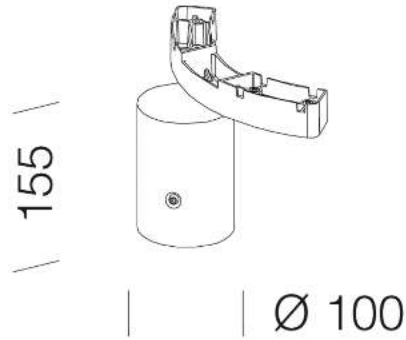

364 mono pole connection

Die cast aluminium supports with steel bracket. To wall mount art. 1563.

Code	Kg	WTot	Colour
998020-00	0.72	0 W	GRAPHITE

Products

- 1779 Musa LED

- 1777 Musa LED bike trails -

The reported luminous flux is the flux emitted by the light source with a tolerance of $\pm 10\%$ compared to the indicated value. The W tot column indicates the total wattage absorbed by the system without exceeding 10% of the indicated