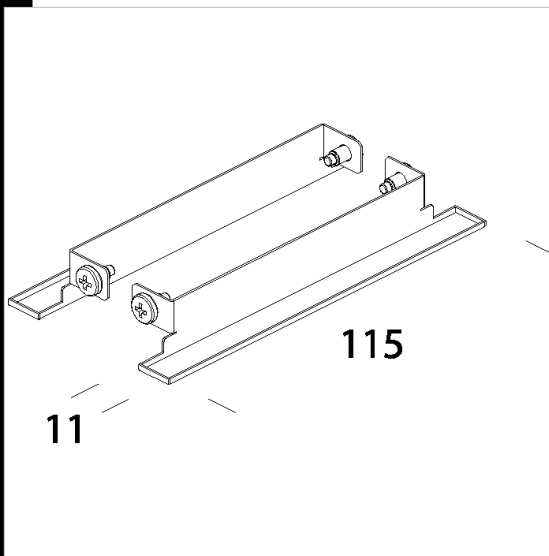

224 End cap

To be used on ceiling fixtures as end caps (also for installation in continuous line).

Code	Kg	WTot	Colour
998014-00	0,04	0 W	WHITE

Prodotti

- 849 Supercomfort - asymmetric

- 847 Supercomfort T5 - high

- 848 Supercomfort T5 - with

The reported luminous flux is the flux emitted by the light source with a tolerance of $\pm 10\%$ compared to the indicated value. The W tot column indicates the total wattage absorbed by the system without exceeding 10% of the indicated