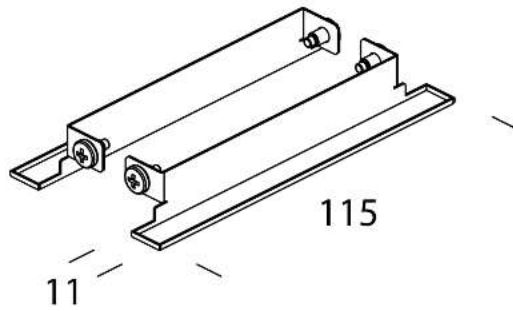

224 End cap

To be used on ceiling fixtures as end caps (also for installation in continuous line).

Code	Kg	WTot	Colour
998014-00	0,04	0 W	WHITE

Prodotti

- 849 Supercomfort - asymmetric

- 847 Supercomfort T5 - high

- 848 Supercomfort T5 - with

The reported luminous flux is the flux emitted by the light source with a tolerance of $\pm 10\%$ compared to the indicated value. The W tot column indicates the total wattage absorbed by the system without exceeding 10% of the indicated