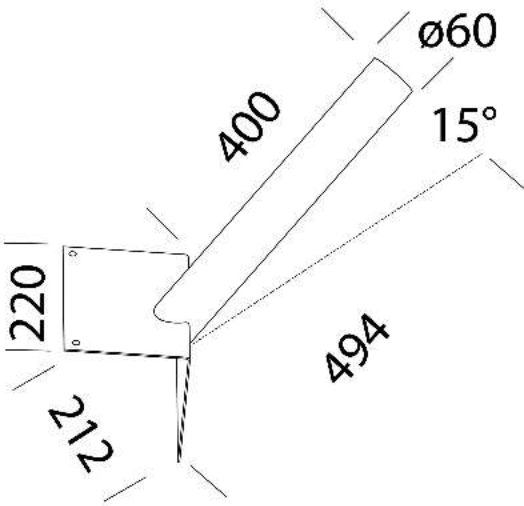

49 corner bracket

In tropicalized steel.
Used for wall corner mounting. Connection Ø 60.
Angle 15°.

Code	Kg	WTot	Colour
997802-00	1.90	0 W	GREY

Products

- 1152 Tonale 1 - Glass diffuser

- 1652 Giovi

- For roads, shop-lined and

- 1654 Giovi bike trails

The reported luminous flux is the flux emitted by the light source with a tolerance of ± 10% compared to the indicated value. The W tot column indicates the total wattage absorbed by the system without exceeding 10% of the indicated