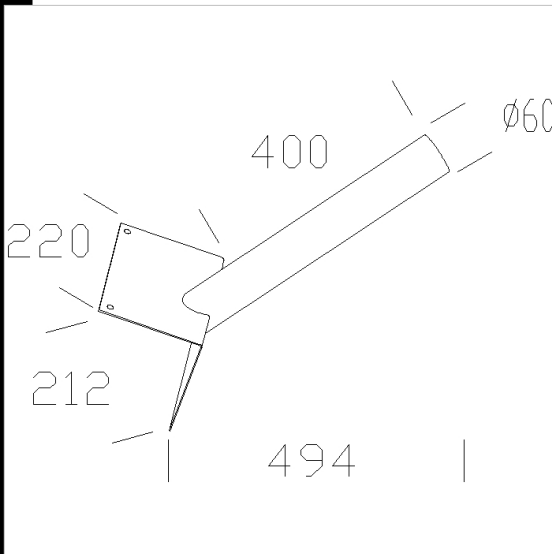

49 corner bracket

In tropicalized steel.
Used for wall corner mounting. Connection Ø 60.
Angle 15°.

Code	Kg	WTot	Colour
997802-00	1.90	0 W	GREY

Products

- 1152 Tonale 1 - Glass diffuser

- 1652 Giovi

- For roads, shop-lined and

- 1654 Giovi bike trails

The reported luminous flux is the flux emitted by the light source with a tolerance of ± 10% compared to the indicated value. The W tot column indicates the total wattage absorbed by the system without exceeding 10% of the indicated